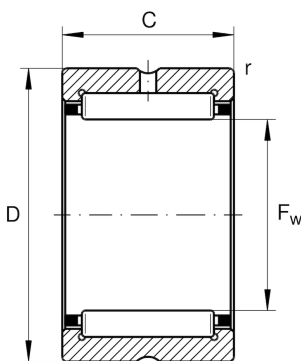

**RNA6903-XL**

Radial roller bearing

Schaeffler ID:
0507433410000

Radial roller bearing RNA..-XL

X-life

Technical information

**Main Dimensions & Performance Data**

F_w	22 mm	Under roller diameter
D	30 mm	Outside diameter
B	23 mm	Width
C_r	21,100 N	Basic dynamic load rating, radial
C_{0r}	29,000 N	Basic static load rating, radial
C_{ur}	5,200 N	Fatigue load limit, radial
n_G	20,000 1/min	Limiting speed
$n_{G \text{ Grease}}$	12,000 1/min	Limiting speed for grease lubrication
n_{gr}	10,500 1/min	Reference speed
	0.043 kg	Weight

Dimensions

r_{\min}	0.3 mm	Minimum chamfer dimension
	G22X30X4	Sealing ring
	SD22X30X4	Sealing ring 2
C	23 mm	Width, outer ring

Temperature range

T_{\min}	-30 °C	Operating temperature min.
T_{\max}	120 °C	Operating temperature max.